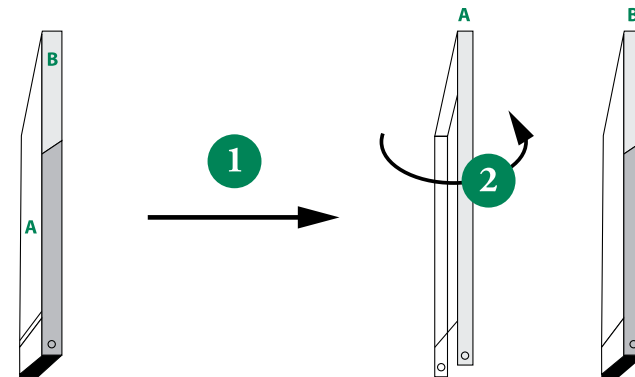

### Calendar Jewel Case Instructions

- 1 Detach the lid (A) from the jewel case (B) by popping out the prongs on the bottom. Pop out the CD holder in the center of the jewel case (B).
- 2 Flip the lid (A) 180 degrees (prongs are on the bottom and the exterior of the lid is now facing the inside of the jewel case).
- 3 Reattach the lid (A) in the designated holes on the bottom of the jewel case (B). Cut out calendar pages and rest on frame.