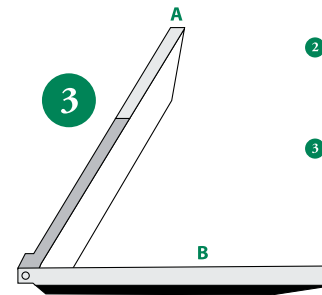

### Calendar Jewel Case Instructions

- 1 Detach the lid (A) from the jewel case (B) by popping out the prongs on the bottom. Pop out the CD holder in the center of the jewel case (B).
- 2 Flip the lid (A) 180 degrees (prongs are on the bottom and the exterior of the lid is now facing the inside of the jewel case).
- 3 Reattach the lid (A) in the designated holes on the bottom of the jewel case (B). Cut out calendar pages and rest on frame.