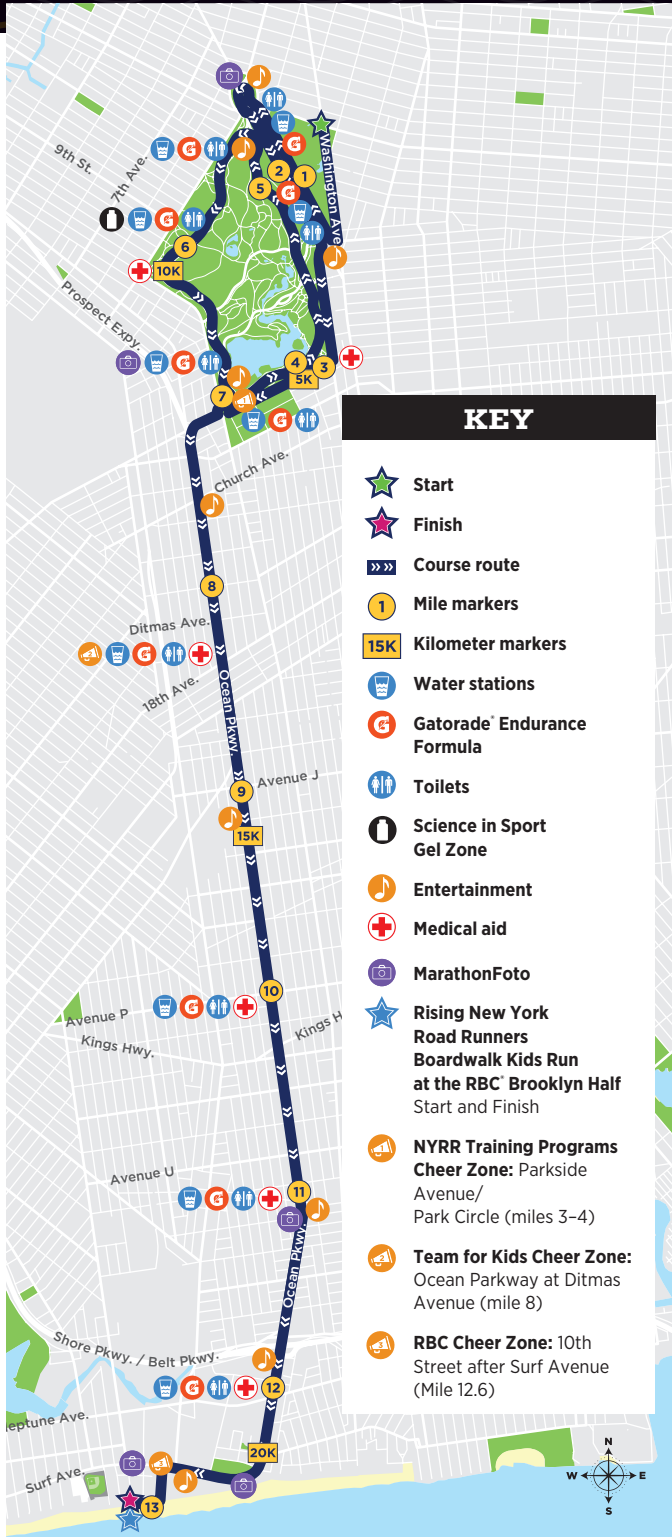

STREET CLOSURES

1. EASTERN PARKWAY FROM GRAND ARMY PLAZA

to Bedford Avenue

No Parking:

(Eastbound) Thursday, May 19, 5:00 PM - Saturday, May 21, 10:30 AM

(North Service Road) Friday, May 20, 8:00 AM - Saturday, May 21, 10:30 AM

Street Closure: Saturday, May 21, 12:00 AM - 12:00 PM

2. WASHINGTON AVENUE FROM EASTERN

Parkway to Empire Boulevard

No Parking:

Friday, May 20, 8:30 AM - Saturday, May 21, 10:30 AM

Street Closure: Saturday, May 21, 3:00 AM - 10:30 AM

3. EMPIRE BOULEVARD FROM WASHINGTON AVE

to Flatbush Ave

No Parking: Friday, May 20, 4:00 PM - Saturday, May 21, 10:30 AM

Street Closure: Saturday, May 21, 3:30 AM - 10:30 AM

4. FLATBUSH AVENUE

From Empire Boulevard to Grand Army Plaza

No Parking: Friday, May 20, 4:00 PM - Saturday, May 21, 10:30 AM

Street Closure: Saturday, May 21, 5:30-10:30 AM

5. OCEAN AVENUE (SOUTHBOUND)

From Flatbush Avenue to Parkside Avenue

No Parking: Friday, May 20, 4:00 PM - Saturday, May 21, 11:00 AM

Street Closure: Saturday, May 21, 6:00-11:00 AM

6. PARKSIDE AVENUE (WESTBOUND)

From Ocean Avenue to Park Circle

No Parking: Friday, May 20, 4:00 PM - Saturday, May 21, 11:00 AM

Street Closure: Saturday, May 21, 6:00-11:00 AM

7. OCEAN PARKWAY

From Park Circle to Surf Avenue

No Parking: Friday, May 20, 4:00 PM - Saturday, May 21, 12:00 PM

Rolling Street Closure: Saturday, May 21, 6:00 AM-12:00 PM

8. SURF AVENUE

From Ocean Parkway to Stillwell Avenue

No Parking: Thursday, May 19, 5:00 p.m. - Saturday, May 21, 12:30 p.m.

Street Closure: Saturday, May 21, 12:00 AM - 1:00 PM

From West 17th Street to West 20th Street

No Parking (North end only): Saturday, May 21, 12:00 AM to 1:00 PM.

9. WEST 10TH STREET AND WEST 15TH STREET

From Surf Avenue to Boardwalk

No Parking: Thursday, May 19, 5:00 PM - Saturday, May 21, 1:00 PM

Street Closure: Saturday, May 21, 2:00 AM - 1:00 PM

QUESTIONS? COMMUNITY@NYRR.ORG

SEE MTA.INFO FOR IMPACT ON BUS ROUTES

Towing Info:

• Towed Vehicles will be moved to a location in the neighborhood

• Call 311 for relocation of vehicles (there is no charge for towing)

For Directions & Course Map download the WAZE App